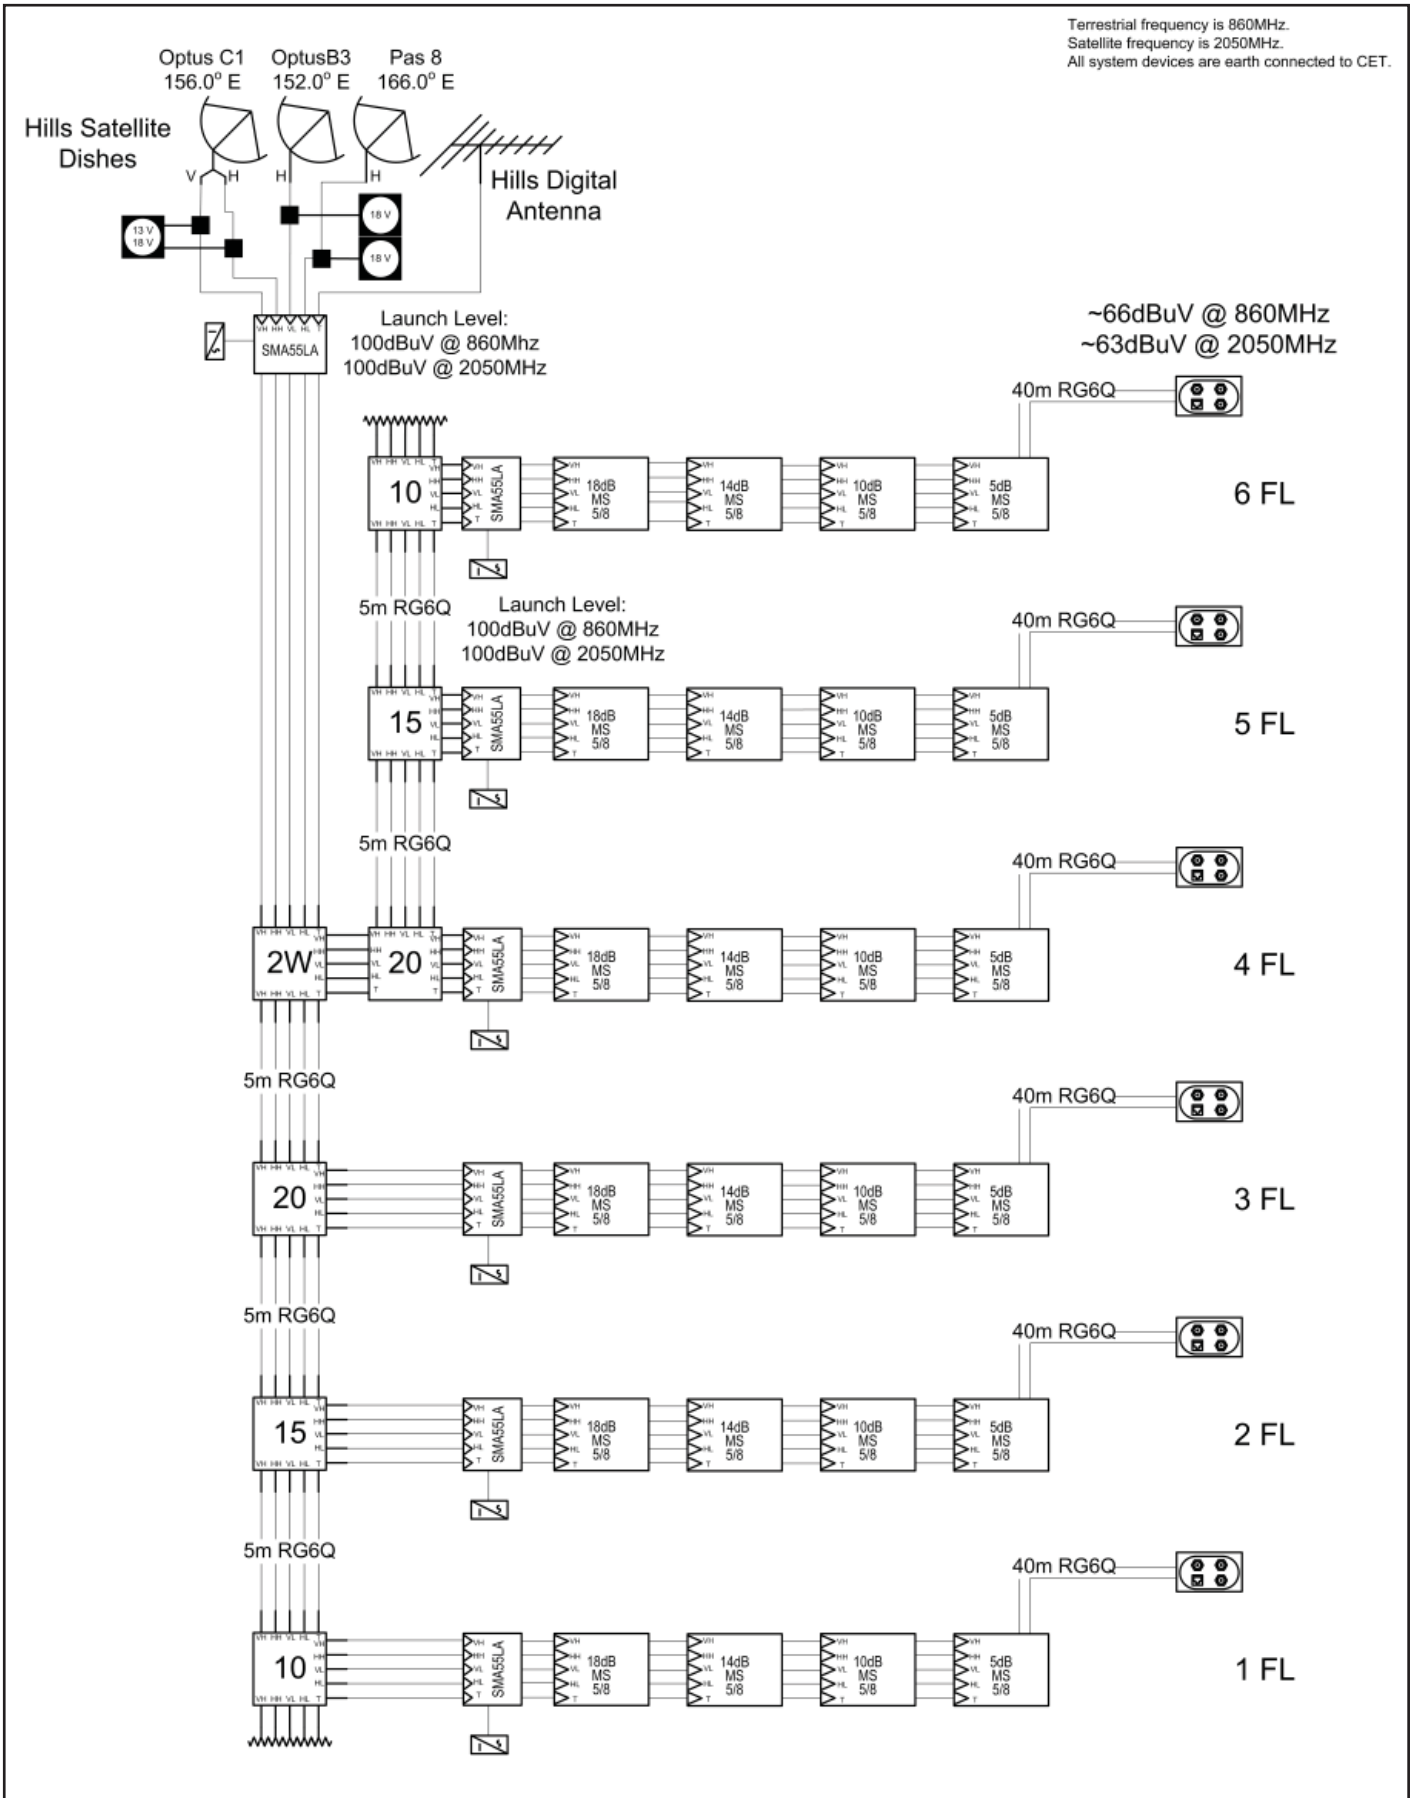

Hills SwitchMaster™

Hills[®]
Antenna &
TV Systems

Typical Installations

Option 1: Home with 8 Twin (PDR) wallplate

The SwitchMaster multiswitches can be used in any of the installations.

Home with 8 Twin (PDR) wall plates.

Option 2: 4 Floors Commercial Building, 8 outlets/FI or 4 PDR outlets/FI

Commerical Building
4 floor with 8 O/L or 4 PDR wall plates

Typical Applications

Interconnects

Features

- High performance
- 5 x F Male - F Male Adaptors
- Used for cascading multiswitches
- Easy fit

Specifications / Model	Interconnects
Product Code	BC71622

Twin LNB Power inserter & Terminator

KC88213

Twin LNB Power Inserter

Features

- Low loss and high performance
- Mains isolated
- Efficient and easy to mount
- Foxtel Approved - F10470
- Complete with power supply - 24Vdc @ 600mA