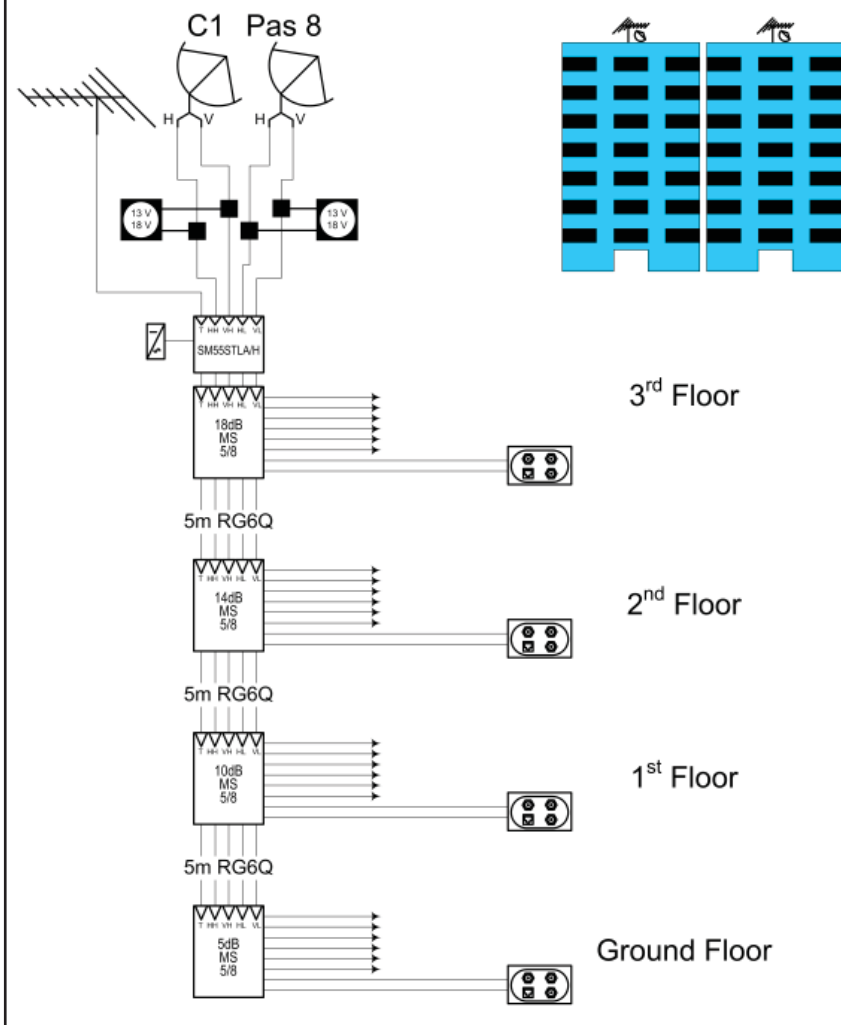

Hills SwitchMaster™

Hills[®]
Antenna &
TV Systems

Typical Installations

Option 1: Home with 8 Twin (PDR) wallplate

The SwitchMaster multiswitches can be used in any of the installations.

Home with 8 Twin (PDR) wall plates.

Option 2: 4 Floors Commercial Building, 8 outlets/FI or 4 PDR outlets/FI

Commerical Building
4 floor with 8 O/L or 4 PDR wall plates

Typical Applications

Interconnects

Features

- High performance
- 5 x F Male - F Male Adaptors
- Used for cascading multiswitches
- Easy fit

Specifications / Model	Interconnects
Product Code	BC71622

Twin LNB Power inserter & Terminator

KC88213

Twin LNB Power Inserter

Features

- Low loss and high performance
- Mains isolated
- Efficient and easy to mount
- Foxtel Approved - F10470
- Complete with power supply - 24Vdc @ 600mA