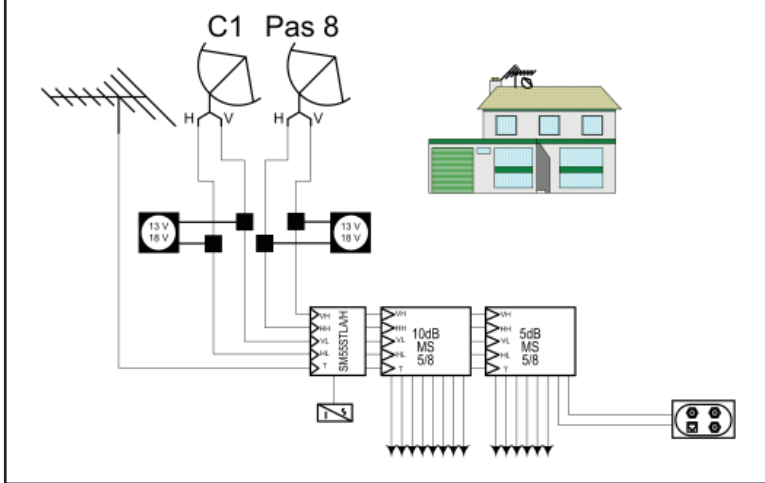

Hills SwitchMaster™

Hills[®]
Antenna &
TV Systems

Typical Installations

Option 1: Home with 8 Twin (PDR) wallplate

The SwitchMaster multiswitches can be used in any of the installations.

Home with 8 Twin (PDR) wall plates.

Option 2: 4 Floors Commercial Building, 8 outlets/FI or 4 PDR outlets/FI

Commerical Building
4 floor with 8 O/L or 4 PDR wall plates

Typical Applications

Interconnects

Features

- High performance
- 5 x F Male - F Male Adaptors
- Used for cascading multiswitches
- Easy fit

Specifications / Model	Interconnects
Product Code	BC71622

Twin LNB Power inserter & Terminator

KC88213

Twin LNB Power Inserter

Features

- Low loss and high performance
- Mains isolated
- Efficient and easy to mount
- Foxtel Approved - F10470
- Complete with power supply - 24Vdc @ 600mA

BC72028

RF Terminator

Features

- 75 Ohm terminating load
- F type

Branch Locations Across Australia

Riverwood

12 Wiggs Road
Ph: (02) 9717 5290
Fax: (02) 9717 5226

Malaga